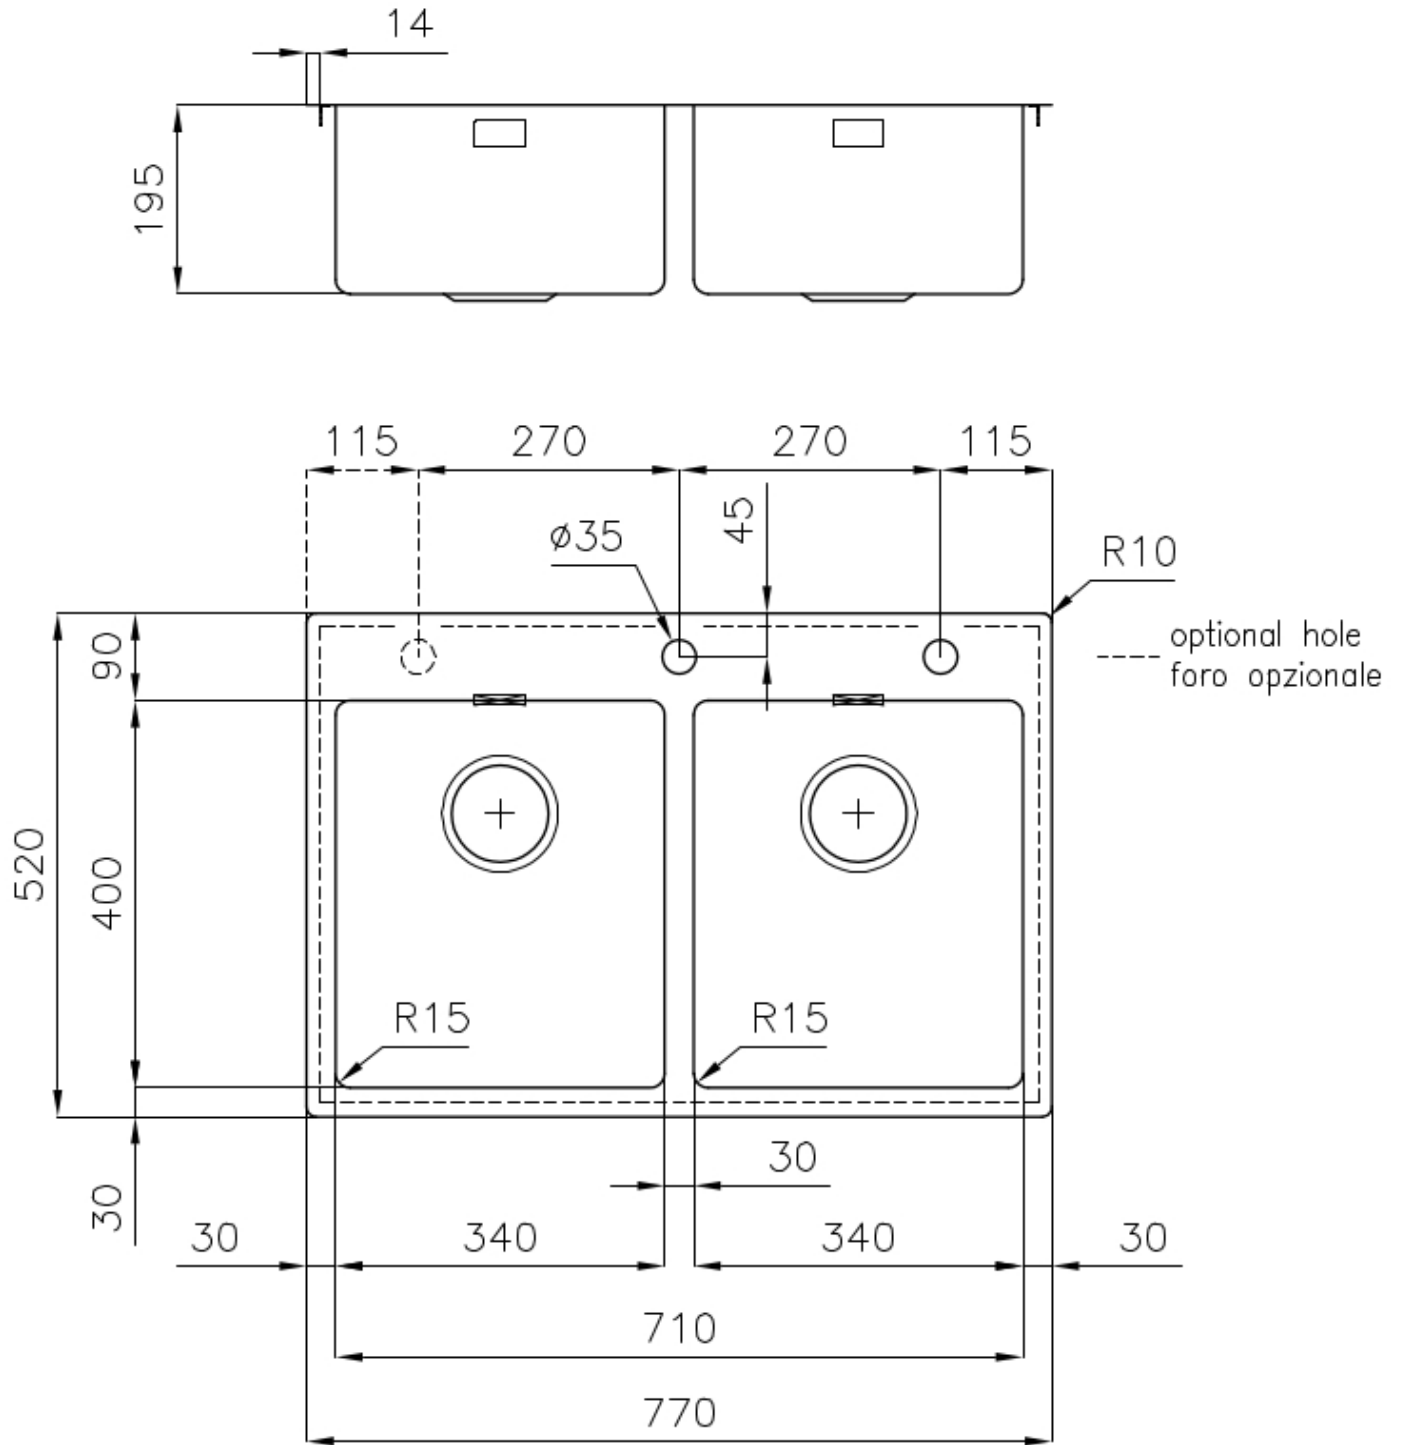

TECHNICAL DATA