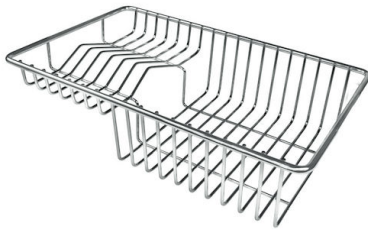

Deep bowls This bowls reach an important depth, over 20 cm, thanks to the advanced production technology, that can be offer great capiciency and praticity in all the washing operations.

Double mixer hole The large tap counter is already fitted with a series of 2 tap holes. In the second hole it is possible to install the remote control of the automatic drain or, alternatively, a practical soap dispenser.

Small radius Bowls with squared shapes with a modern design and an increased capacity, for a minimal aesthetics connected with an extreme praticity.

TECHNICAL DATA

Lavello serie KE cod. 2269/080

GALLERY

EQUIPMENT

Automatic waste fitting - PM

8407 113

OPTIONAL ACCESSORIES

HPDE Chopping board
8657 001

HPDE Twin chopping board
8644 101

Stainless steel basket
8611 000

Stainless steel plate rack
8100 303
* only in combination with the accessory
8644 101

Stainless steel plate rack
8100 201

White bowl
8153 100

**Graters kit with ring-holder and
food collection tray**
8159 101
* only in combination with the accessory
8644 101

Stainless steel perforated tray
8151 000
* only in combination with the accessory
8644 101