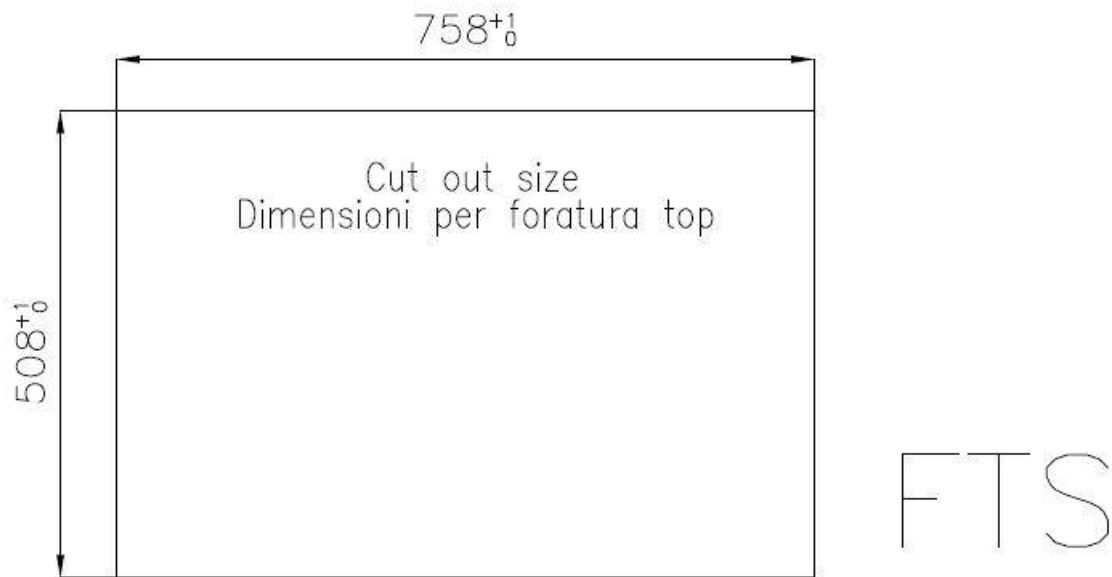

Width 77 cm

Bowl dimension 340x400mm

Number of bowls 2 bowls

Waste fitting Drain with automatic PM control

FEATURES

VINTAGE The Vintage finish gives the product a long-lived and elegant look, creating a surface that does not fear scratches.

High thickness 1mm thick steel. A significant thickness, which guarantees the maximum sturdiness and durability.

Perimetral overflow The overflow is always a security on the Foster sinks that prevents the overflow of water in case of oversights. The perimeter drain solution improves aesthetics thanks to its square and essential shape.

Small radius Bowls with squared shapes with a modern design and an increased capacity, for a minimal aesthetics connected with an extreme praticity.

TECHNICAL DATA

Lavello serie KE cod. 2269/080

GALLERY

EQUIPMENT